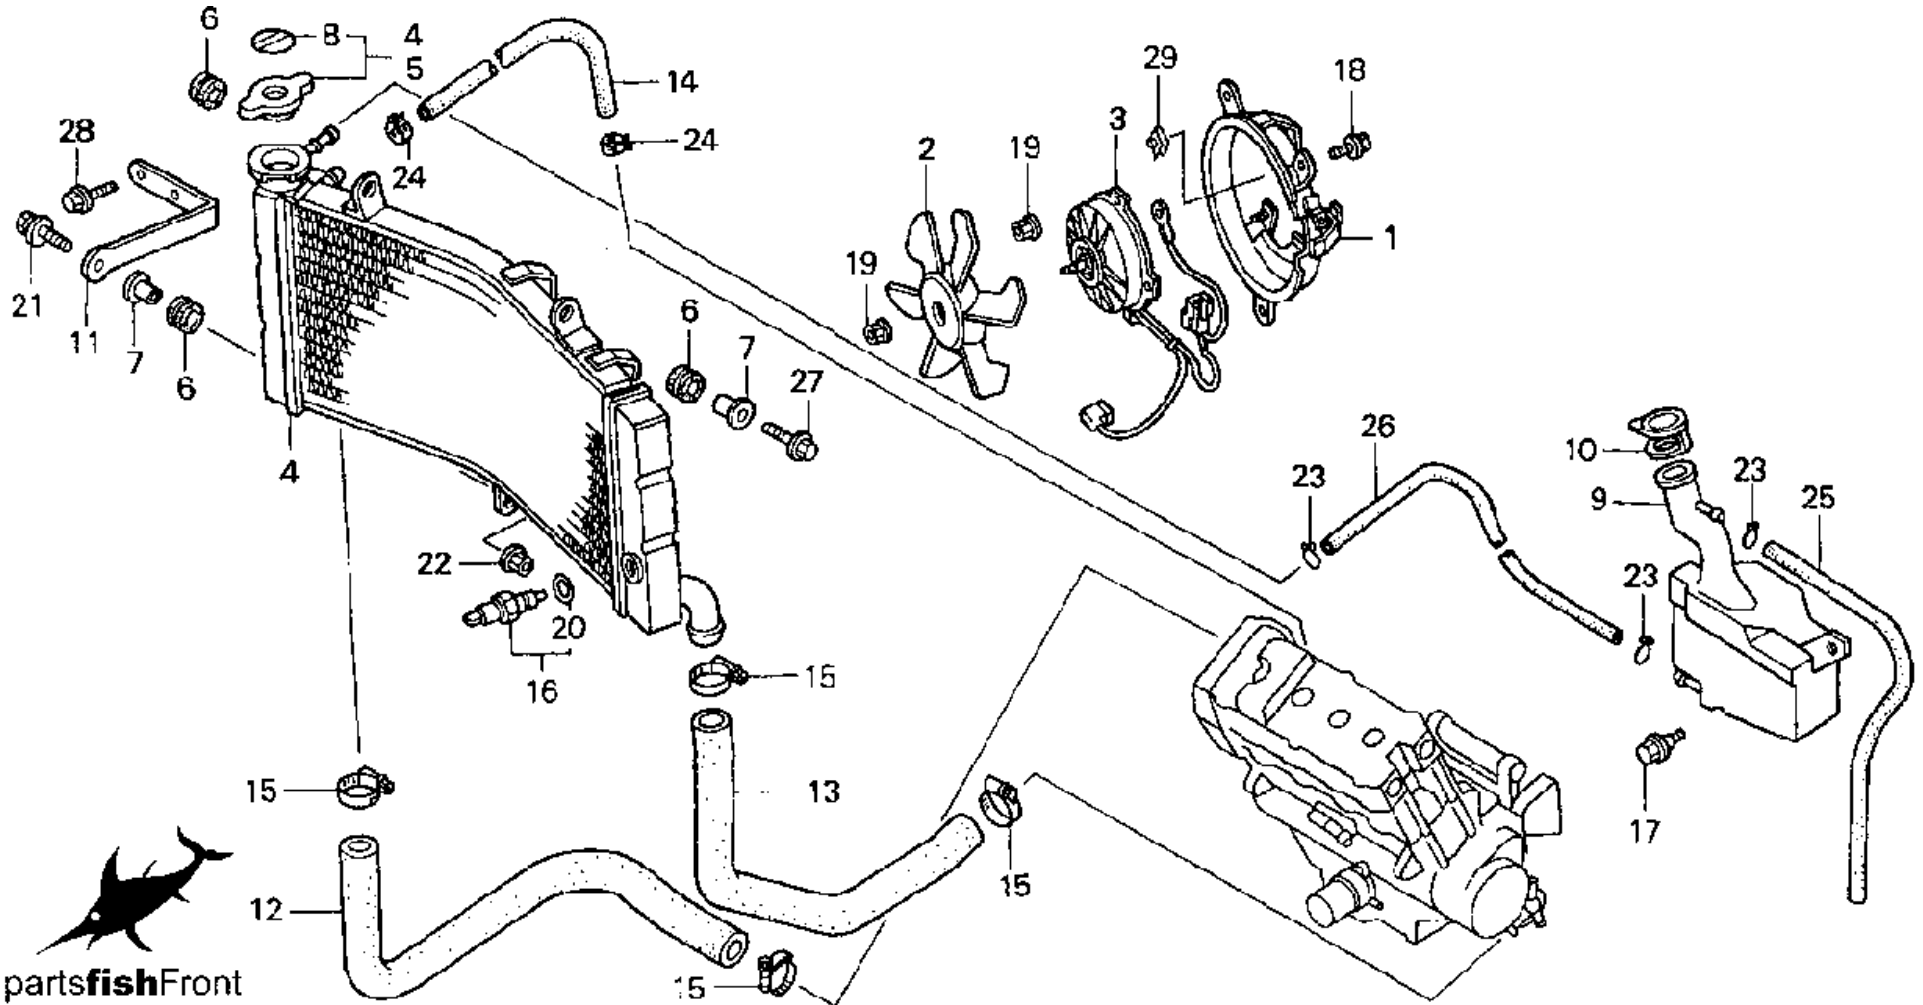

1998 HONDA CBR900RR - RADIATOR

CLICK BELOW FOR MORE INFO		
No.	Part No.	Description
1	19015-MAS-L01	SHROUD COMP.
2	19020-MG8-003	FAN COMP., COOLING
3	19030-MAS-E02	MOTOR ASSY., FAN
4	19040-MAS-E01	RADIATOR SET
5	19045-GBF-700	CAP COMP., RADIATOR
6	19051-KA3-830	RUBBER
7	19052-MN8-000	RUBBER
8	19055-MV9-881	SEAL, RADIATOR CAP
9	19101-MW0-000	TK, RADIATOR RESERVE
10	19104-MB0-700	CAP, RESERVE TANK
11	19113-MAS-000	STAY, RADIATOR
12	19501-MAS-E00	HOSE, RADIATOR
13	19505-MAS-E00	HOSE, RADIATOR

14	19511-MAS-000	TUBE, WATER
15	19516-GAG-003	CLAMP (30-37MM)
16	37760-MT2-003	SWITCH, THERMOSTAT
17	90111-162-000	BOLT, FLANGE (6MM)
18	90120-KCR-003	BOLT-WASHER (6X16)
19	90315-MK3-003	NUT, SERRATE (5MM)
20	91307-611-000	O-RING (13.5X1.4)
21	93404-06028-00	BOLT-WASHER (6X28)
22	94050-06000	NUT, FLANGE (6MM)
23	95002-02100	CLIP, TUBE (B10)
24	95002-41250-08	CLIP, TUBE (D12.5)
25	95005-55003-20M	BULK HOSE (5.5X3000)
26	95005-55003-20M	BULK HOSE (5.5X3000)
27	96001-06025-07	BOLT, FLANGE (6X25)
28	96300-06016-00	BOLT, FLANGE (6X16)

partsfishFront