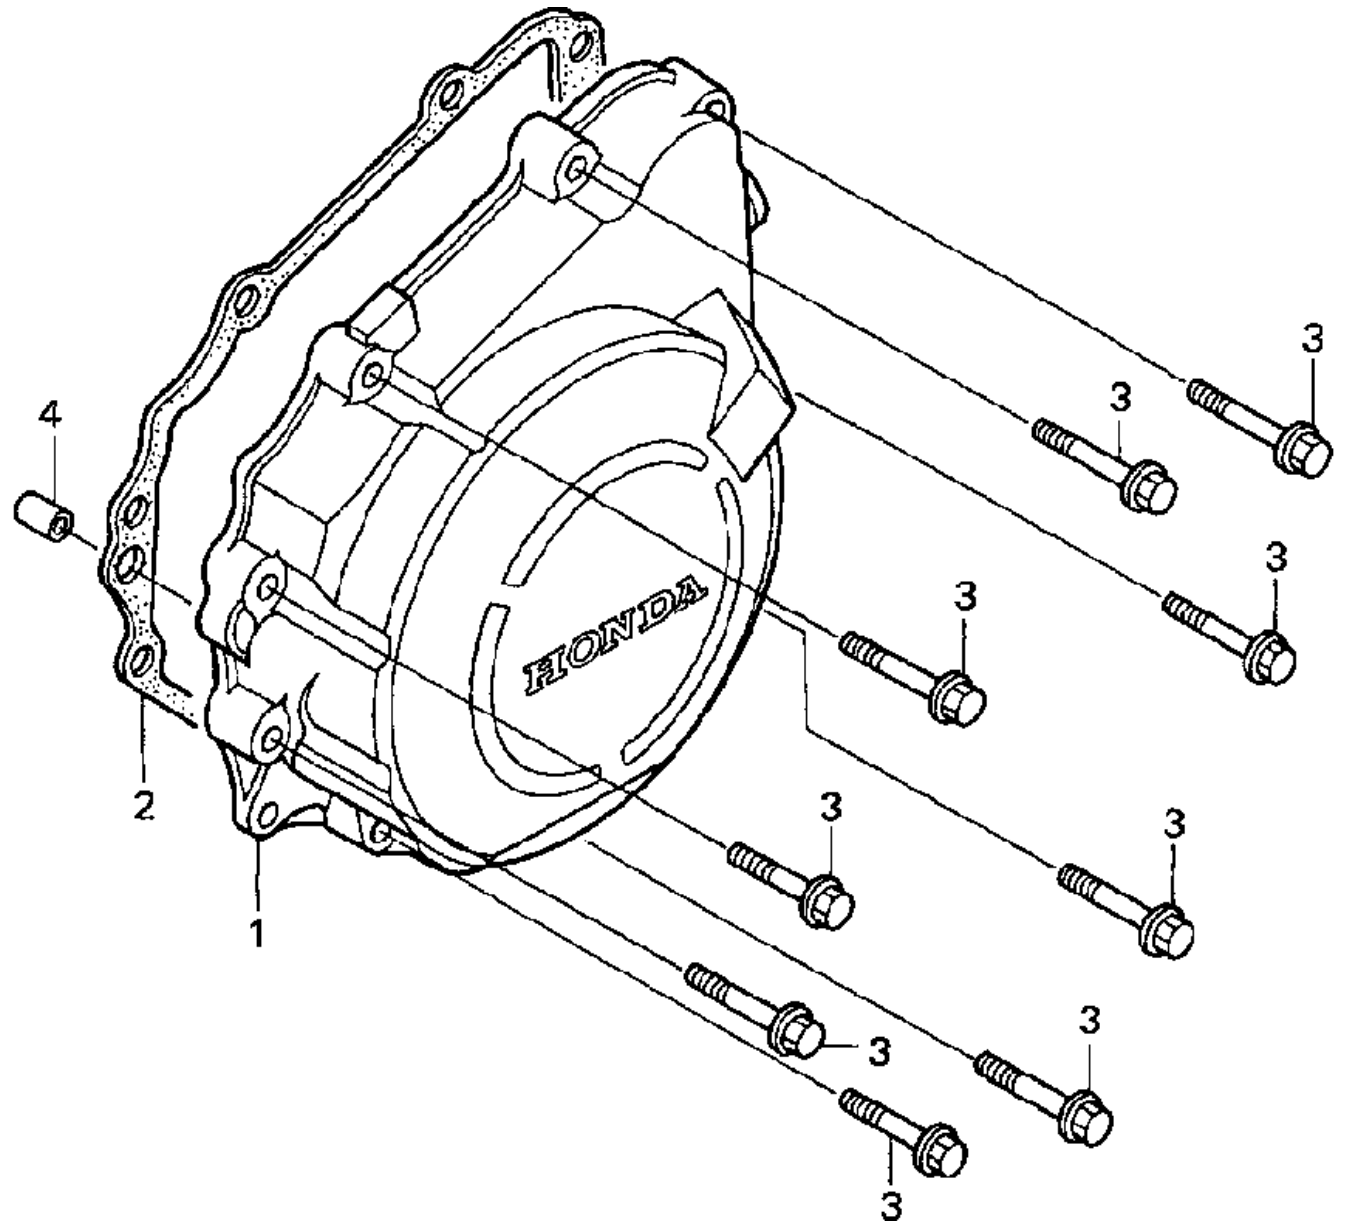

1998 HONDA CBR900RR

ALTERNATOR

CLICK BELOW FOR MORE INFO

No.	Part No.	Description
1	11333-MV9-670	CLAMP
2	31110-MAS-E01	FLYWHEEL COMP.
3	31120-MAS-004	STATOR COMP.
4	90023-MV9-670	BOLT, FLANGE (10MM)
5	90405-KT7-000	WASHER (10.5X27)
6	96600-06012-00	BOLT, SOCKET (6X12)
7	96600-06032-00	BOLT, SOCKET (6X32)

partsfishFront

1998 HONDA CBR900RR
ALTERNATOR COVER

CLICK BELOW FOR MORE INFO

No.	Part No.	Description
1	11321-MAS-000	COVER, ALTERNATOR
2	11392-MV9-670	GASKET
3	90005-GHB-680	BOLT, FLANGE (6X28)
4	94301-10160	PIN, DOWEL (10X16)