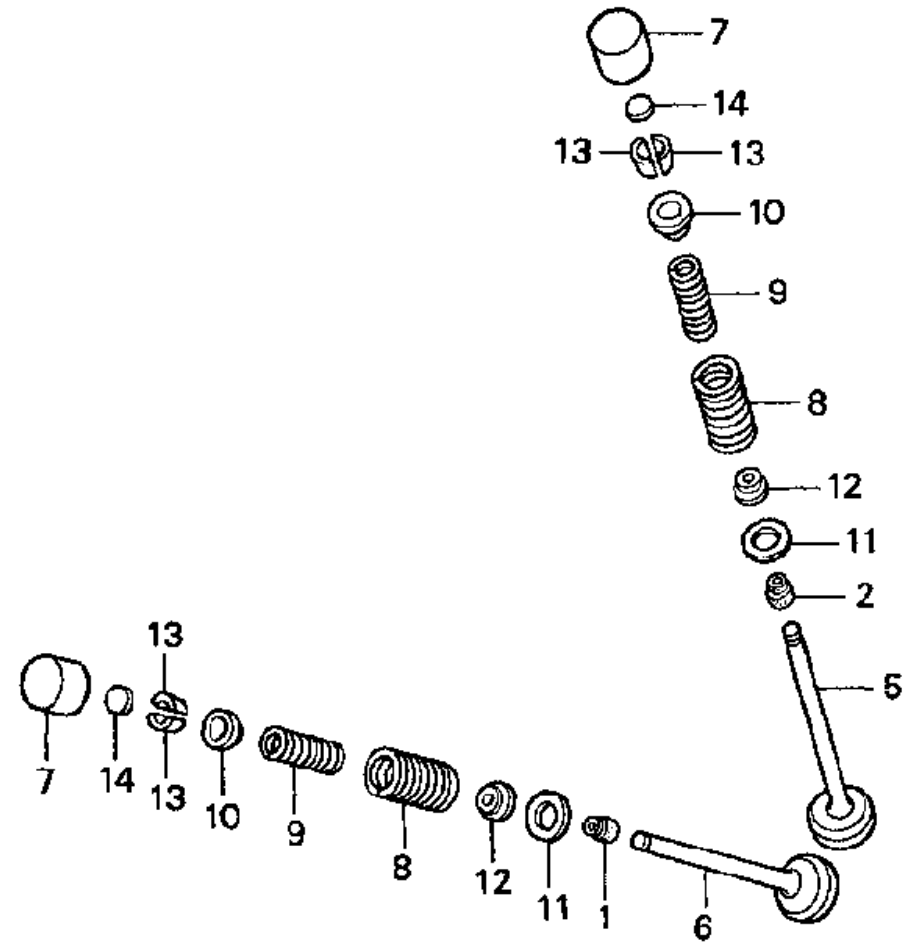

1998 HONDA CBR900RR - CARBURETOR ASSY

CLICK BELOW FOR MORE INFO		
No.	Part No.	Description
1	15772-292-010	CLIP, BREATHER TUBE
2	16017-MAS-600	LEVER SET, STARTER
3	16024-KAZ-000	JOINT
4	16024-MZ2-E00	JOINT SET
5	16026-MZ2-E00	JOINT SET
6	16038-MAS-600	JOINT SET, FUEL
7	16039-MZ1-790	GASKET SET C
8	16040-MZ1-790	GASKET B SET
9	16050-KM4-004	SPRING
10	16053-MA6-003	SPRING
11	16081-KAZ-000	SCREW-WASHER
12	16083-MAT-000	BOLT
13	16084-MAL-E00	BOLT
14	16085-MV4-000	WASHER, PLAIN
15	16100-MAS-L00	CARBURETOR (VP8DA A)
16	16101-MAS-L00	CARBURETOR ASSY. 1
17	16102-MAS-L00	CARBURETOR ASSY. 2
18	16103-MAS-L00	CARBURETOR ASSY. 3
19	16104-MAS-L00	CARBURETOR ASSY. 4
20	16119-MAS-E00	PLATE, STAY
21	16163-GHB-610	CLIP, TUBE (B6.5)
22	16172-MV9-670	COLLAR
23	16173-KAZ-000	COLLAR SET

24	16178-MAS-600	PIN, DOWEL (7.9X20)
25	16180-MM5-601	T-JOINT
26	16180-MW0-750	JOINT
27	16195-MV9-670	TUBE
28	16197-MAS-780	TUBE
29	16198-MW0-750	TUBE
30	16198-MW0-670	TUBE
31	16199-MW0-600	TUBE
32	16199-MW0-750	TUBE
33	16202-657-300	COLLAR
34	17193-MT2-000	T-JOINT
35	17300-MB4-851	VALVE ASSY.
36	17305-MJ4-771	RUBBER, SETTING
37	17366-MJ0-000	CLIP B, TUBE
38	17724-102-700	CLIP, SUB-TANK HOSE
39	94050-05000	NUT, FLANGE (5MM)
40	94050-06000	NUT, FLANGE (6MM)
41	95002-02079	CLIP, TUBE (B17)
42	95002-02089	CLIP, TUBE (B18)
43	95002-02139	CLIP, TUBE (B12.5)
44	95005-35008-10M	BULK HOSE (3.5X8000)
45	95005-35008-10M	BULK HOSE (3.5X8000)
46	95005-45001-20M	BULK HOSE (4.5X1000)
47	95005-45001-20M	BULK HOSE (4.5X1000)