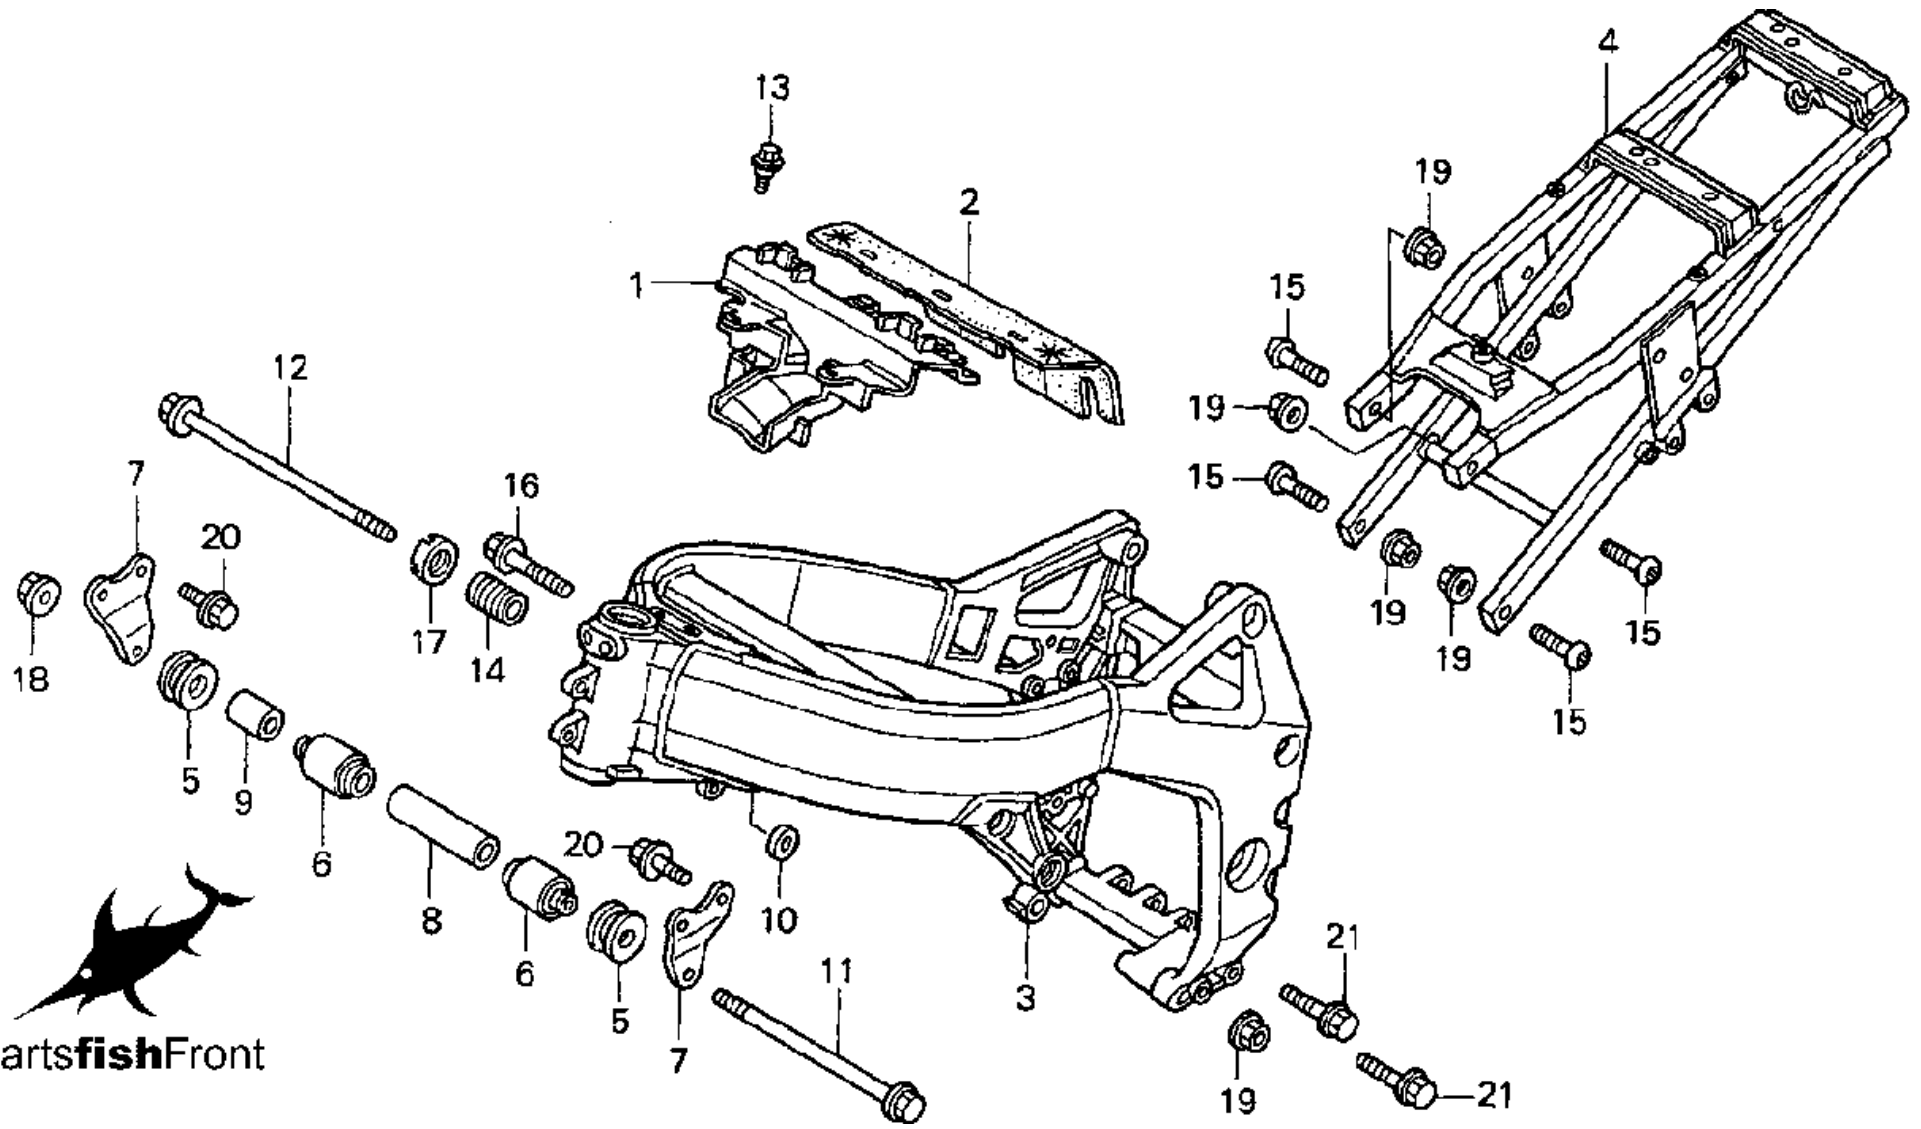

parts**fish**Front

1998 HONDA CBR900RR

FRONT BRAKE CALIPER

CLICK BELOW FOR MORE INFO

No.	Part No.	Description
1	06451-961-405	SEAL SET, PISTON
2	06451-MA7-405	SEAL SET, PISTON
3	06455-MAS-E01	PAD SET, FR.
4	43352-568-003	SCREW, BLEEDER
5	43353-461-771	CAP, BLEEDER
6	45103-MR7-006	SEAL, JOINT
7	45106-MAS-E01	SPRING COMP., PAD
8	45107-MAS-E01	PISTON A
9	45117-MAS-E01	PISTON B
10	45150-MAS-E01	CALIPER SUB-ASSY.
11	45215-MAS-E01	PIN, HANGER
12	45250-MAS-E01	CALIPER SUB-ASSY.
13	90107-MAS-E01	BOLT, TORX (8X35)
14	90108-MAS-E01	BOLT, TORX (8X40)
15	90131-GAA-000	BOLT, FLANGE (8X25)