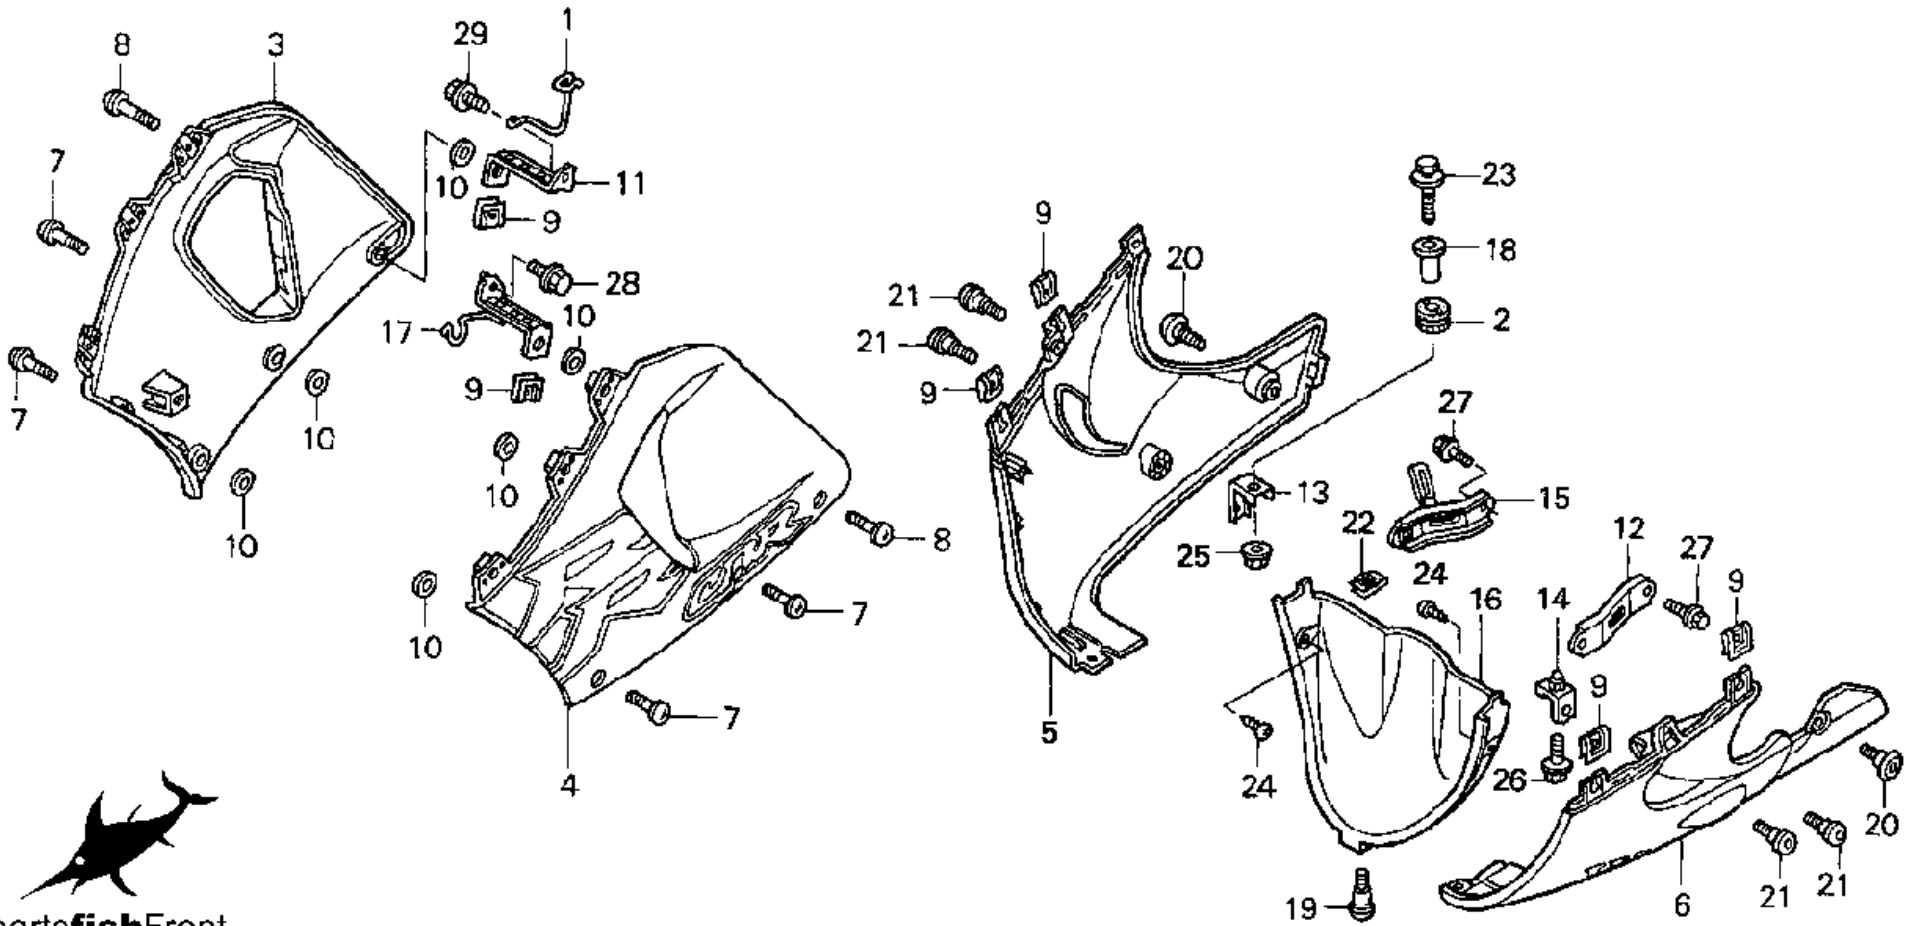

1998 HONDA CBR900RR - LOWER COWL

CLICK BELOW FOR MORE INFO		
No.	Part No.	Description
1	16961-MW0-000	CLAMP, AIR VENT TUBE
2	18320-196-000	RUBBER A, PROTECTOR
3	64300-MAS-A00ZA	COWL *NH1* (TYPE1)
3	64300-MAS-L00ZA	COWL *R158P* (TYPE2)
3	64300-MAS-L00ZB	COWL *Y124P* (TYPE3)
4	64350-MAS-A00ZA	COWL *NH1* (TYPE1)
4	64350-MAS-L00ZA	COWL *R158P* (TYPE2)
4	64350-MAS-L00ZB	COWL *Y124P* (TYPE3)
5	64400-MAS-A00ZA	COWL *NH1* (TYPE1)
5	64400-MAS-L00ZA	COWL *R158P* (TYPE2)
5	64400-MAS-L00ZC	COWL *Y124P* (TYPE3)
6	64450-MAS-A00ZA	COWL *NH1* (TYPE1)
6	64450-MAS-L00ZA	COWL *R158P* (TYPE2)
6	64450-MAS-L00ZC	COWL *Y124P* (TYPE3)
7	64507-MN4-000	STUD (6X14)
8	64507-MW0-000	STUD (6X16)
9	64508-KV3-000	PLATE, SPRING
10	64509-KE8-700	RETAINER (6MM)

11	64531-MW0-000	STAY, R. MIDDLE COWL
12	64541-MW0-000	STAY, L. COWL
13	64542-MAS-E00	STAY, COWL (LOWER)
14	64542-MW0-000	STAY, COWL (LOWER)
15	64546-MW0-000	STAY, R. COWL
16	64560-MAS-L00ZA	COWL (LOWER) *NH1*
17	64581-MAE-000	STAY, L. MIDDLE COWL
18	84706-163-670	COLLAR
19	90104-MN4-000	SCREW (6X19)
20	90112-MT4-000	BOLT, COWL SETTING
21	90113-MM5-000	SCREW, PAN (6X14)
22	90321-MM5-000	NUT, CLIP (6MM)
23	93404-06032-00	BOLT-WASHER (6X32)
24	93903-24380	SCREW, TAP (4X12)
25	94050-06000	NUT, FLANGE (6MM)
26	95701-06020-00	BOLT, FLANGE (6X20)
27	96300-06012-00	BOLT, FLANGE (6X12)
28	96300-06012-07	BOLT, FLANGE (6X12)
29	96300-06016-07	BOLT, FLANGE (6X16)

parts**fish**Front