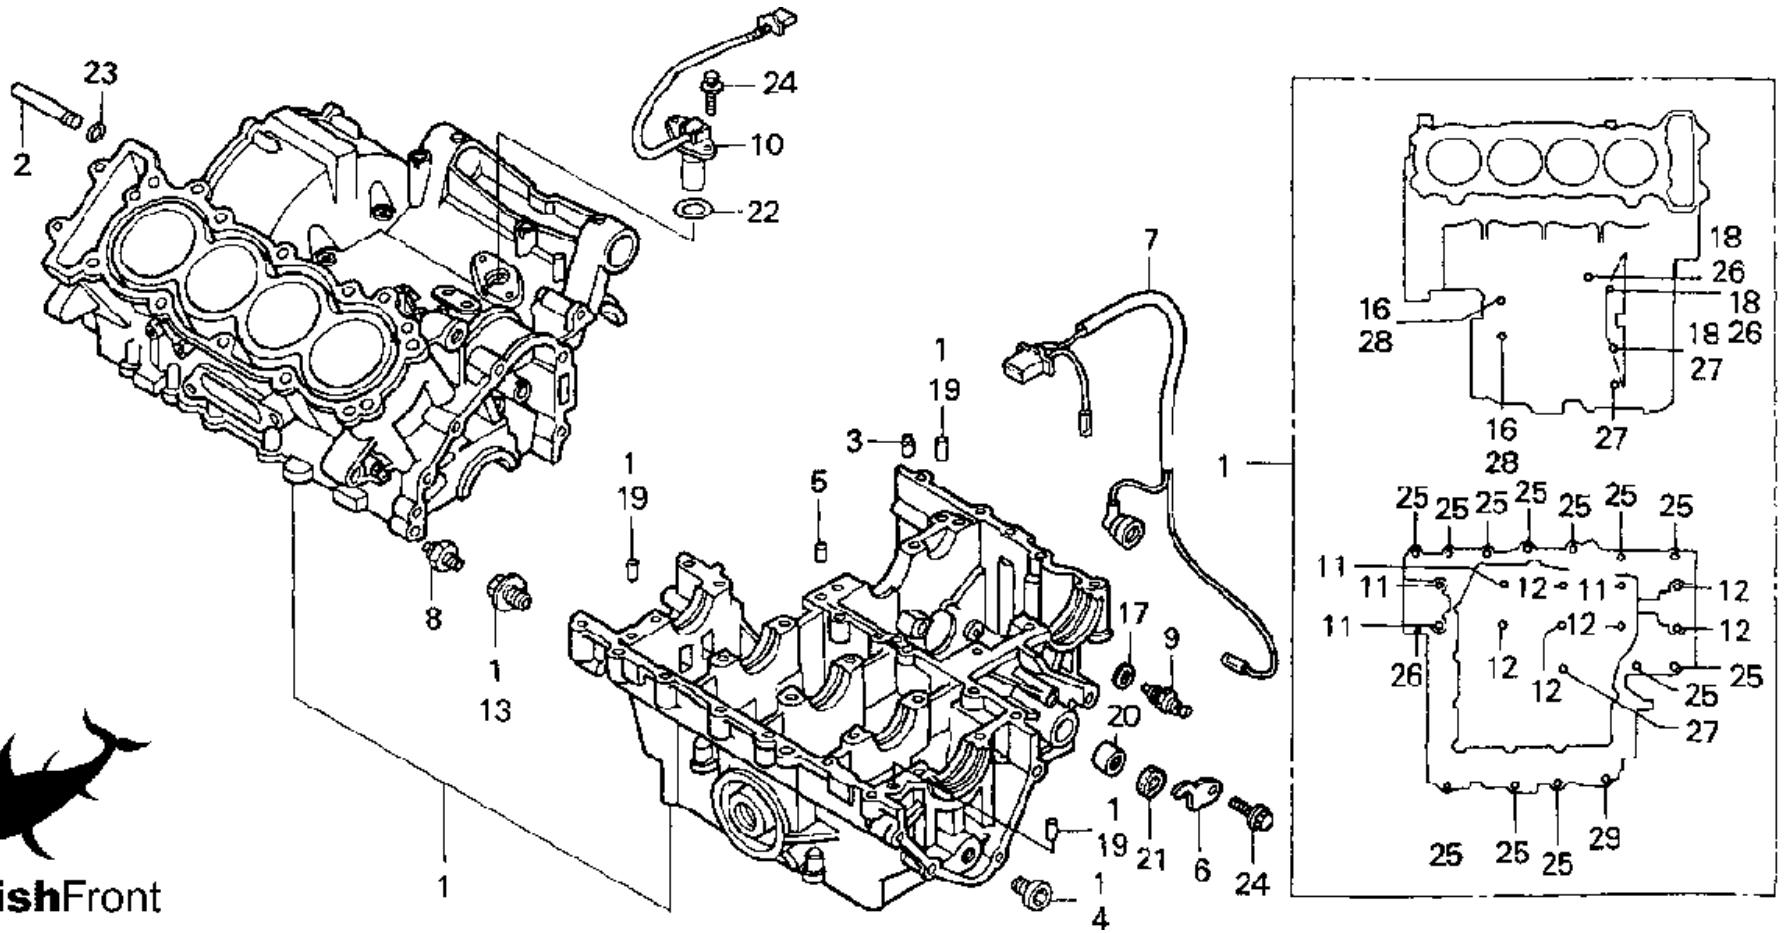

1998 HONDA CBR900RR
CRANKSHAFT PISTON RINGS

CLICK BELOW FOR MORE INFO

No.	Part No.	Description
2	13031-MAS-305	RING SET, PISTON
3	13101-MAS-E00	PISTON (STD)
4	13111-MAS-000	PIN, PISTON
5	13210-MAS-000	ROD, CONNECTING
6	13213-ML7-020	BOLT, CONNECTING ROD
7	13218-MAS-003	BEARING E, CONN ROD
8	13215-ML7-000	NUT, CONNECTING ROD
9	13300-MAS-000	CRANKSHAFT COMP.
10	13302-MAS-000	COLLAR
11	13303-MAS-000	GEAR, PRIMARY SUB
12	13304-MAS-000	SPRING
13	13306-MAS-000	SPRING
14	13313-MW0-003	BEARING A
15	14312-MAT-000	SPROCKET, TIMING
16	90601-MAS-000	CIRCLIP (OUTER) (42)
17	90741-413-000	KEY (25X14)
18	91021-MV9-671	BEARING, NEEDLE
19	94302-07120	PIN, DOWEL (7X12)
20	94601-17000	CLIP (17MM)