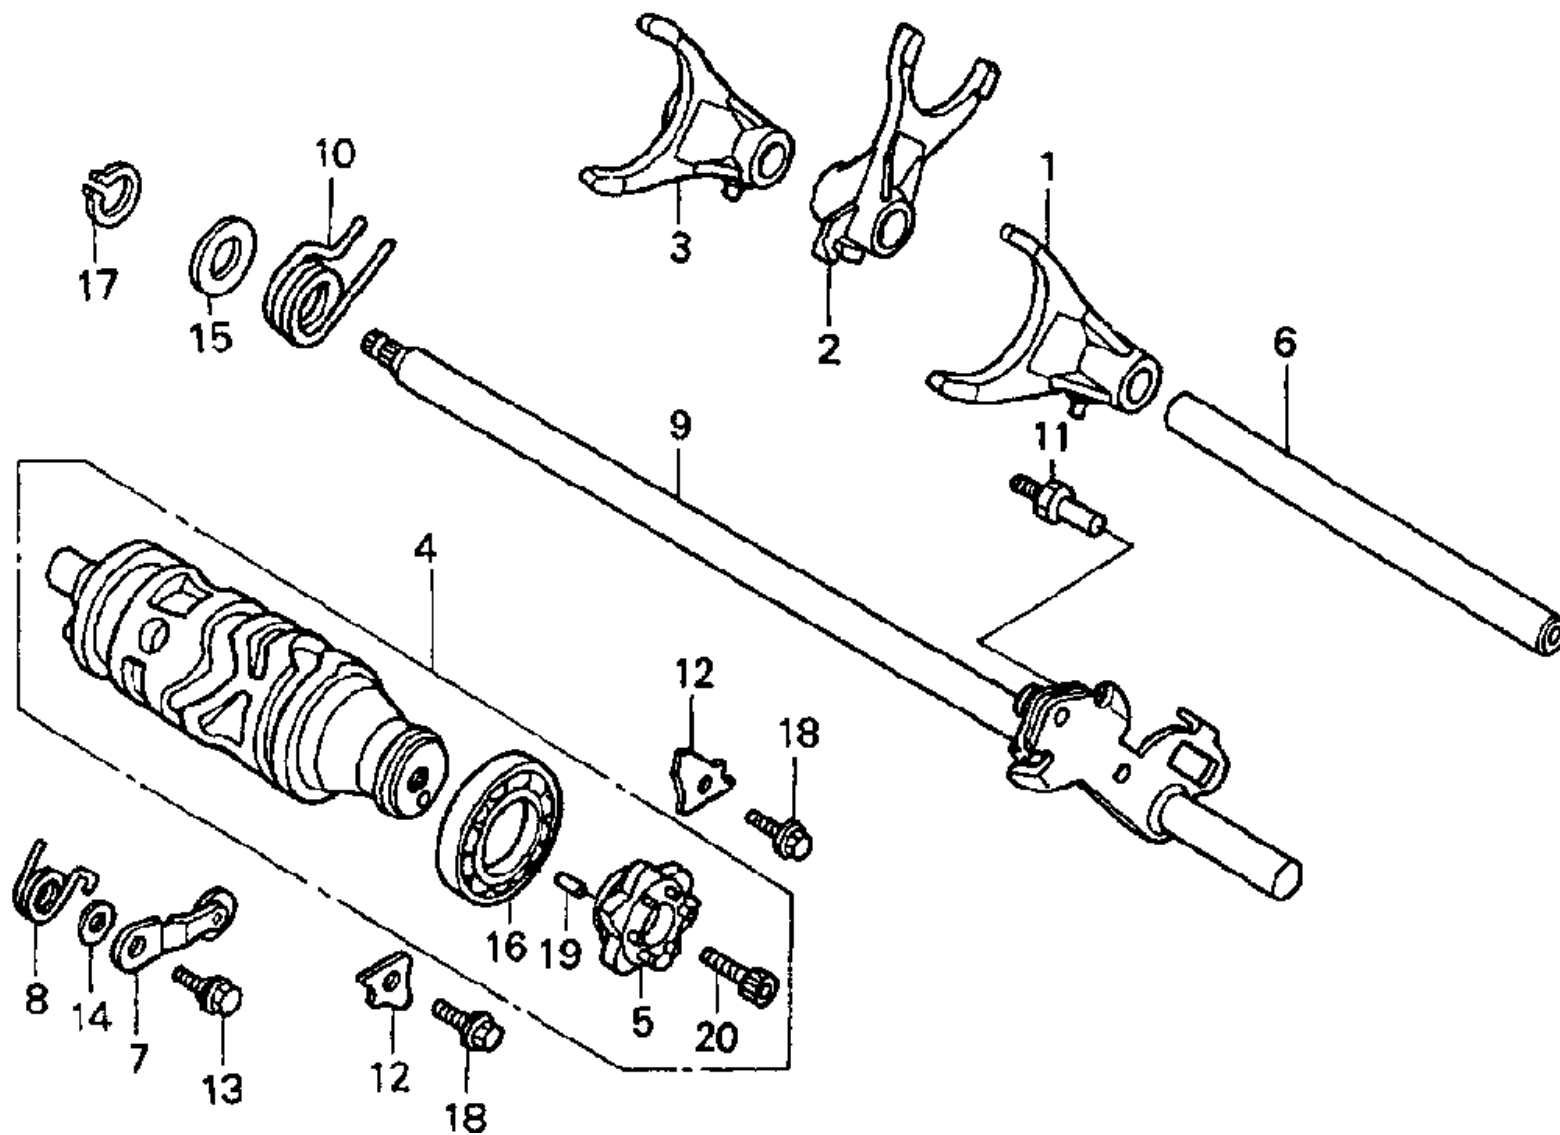

1998 HONDA CBR900RR

GEARSHIFT DRUM

CLICK BELOW FOR MORE INFO

No.	Part No.	Description
1	24211-MAL-600	FORK, R. GEARSHIFT
2	24212-MAL-600	FORK
3	24213-MAL-600	FORK, L. GEARSHIFT
4	24310-MAS-E00	DRUM, GEARSHIFT
5	24315-MAS-E00	CENTER, SHIFT DRUM
6	24321-MAS-000	SHAFT
7	24430-MAS-E00	STOPPER COMP.
8	24435-MAE-000	SPRING
9	24610-MAS-000	SPINDLE, GEARSHIFT
10	24651-MAS-E00	SPRING, SHIFT RETURN
11	24652-035-000	PIN
12	24655-MV9-670	PLATE, DRUM SETTING
13	90022-MY5-600	PIVOT
14	90417-360-000	WASHER, DRUM STOPPER
15	90451-155-000	WASHER (14MM)
16	91008-374-003	BEARING (16005)
17	94510-14000	CIRCLIP (14MM)
18	95701-06014-00	BOLT, FLANGE (6X14)
19	96220-40080	ROLLER (4X8)
20	96600-08020-10	BOLT, SOCKET (8X20)