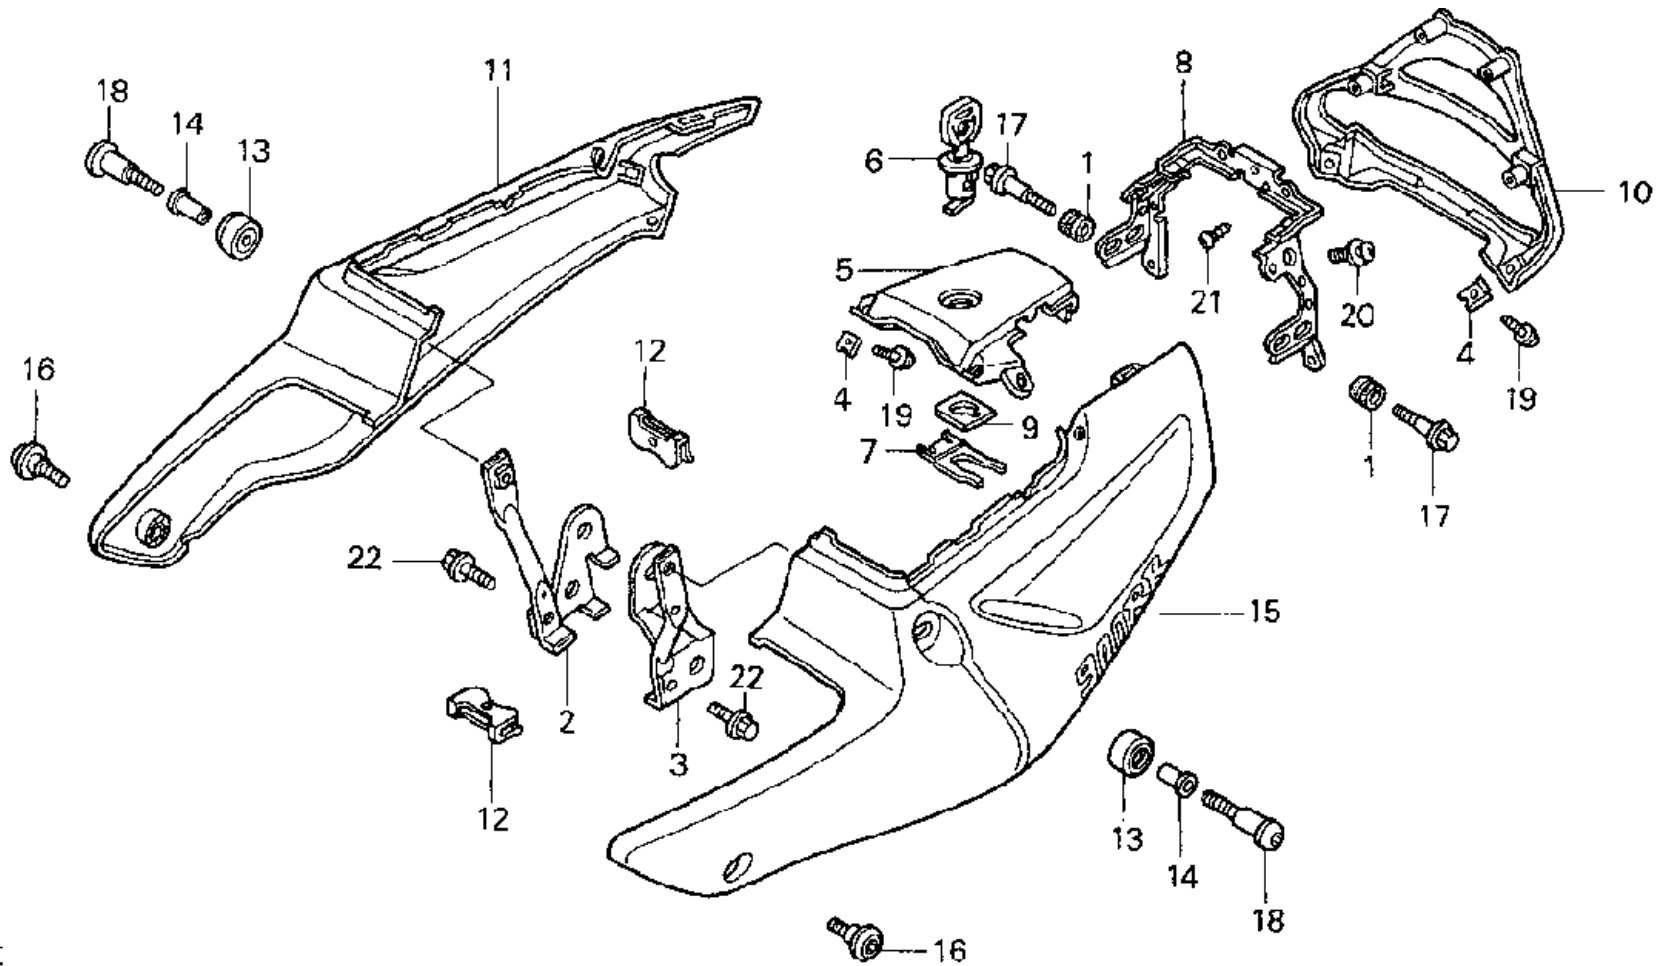

1998 HONDA CBR900RR - SIDE COVER

CLICK BELOW FOR MORE INFO		
No.	Part No.	Description
1	18320-196-000	RUBBER A, PROTECTOR
2	50201-MAE-000	STAY, R. SIDE COVER
3	50202-MAE-000	STAY, L. SIDE COVER
4	64527-ML7-000	NUT, CLIP (4MM)
5	77210-MAS-E00ZB	COWL, RR. SEAT *NH1*
5	77210-MAS-E00ZC	COWL, RR. ST *R158P*
5	77210-MAS-E00ZD	COWL, RR. ST *Y124P*
6	77225-MAS-E01	LOCK ASSY., SEAT
7	77226-KY2-700	SPRING
8	77234-MAS-000	STAY, TAILLIGHT
9	77236-GZ5-000	WASHER, SEAT LOCK
10	77250-MAS-E00ZB	CVR *NH1* (TYPE1)
11	83600-MAS-A00ZA	CVR *NH1* (TYPE1)

11	83600-MAS-L00ZB	CVR *R158P* (TYPE2)
11	83600-MAS-L00ZC	CVR *Y124P* (TYPE3)
12	83636-KY1-000	CLIP
13	83641-KY2-700	SPACER
14	83642-KY2-700	COLLAR
15	83700-MAS-A00ZA	CVR *NH1* (TYPE1)
15	83700-MAS-L00ZB	CVR *R158P* (TYPE2)
15	83700-MAS-L00ZC	CVR *Y124P* (TYPE3)
16	90112-MT4-000	BOLT, COWL SETTING
17	90113-GJ2-000	BOLT, FLANGE (6X22)
18	90116-KY2-700	BOLT
19	93891-04012-07	SCREW-WASHER (4X12)
20	93894-04012-00	SCREW-WASHER (4X12)
21	93903-44220	SCREW, TAP (4X10)
22	96300-06016-00	BOLT, FLANGE (6X16)