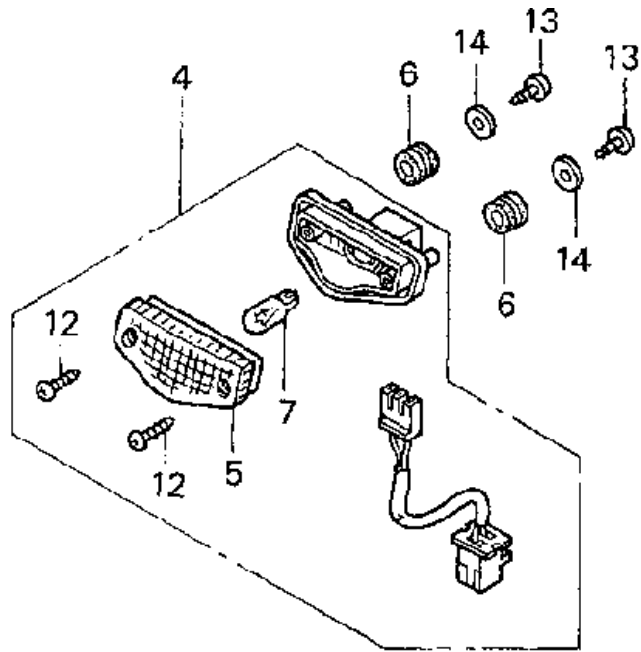

1998 HONDA CBR900RR

HEADLIGHT

CLICK BELOW FOR MORE INFO

No.	Part No.	Description
1	33102-MAS-U01	UNIT, HEADLIGHT
2	33112-MM5-601	COVER, RUBBER
3	33113-MAT-611	PIPE, CLIP
4	33180-MAS-G01	LIGHT, POSITION
5	33181-GBL-711	LENS, POSITION LIGHT
6	33181-MBB-000	RUBBER
7	33301-SA0-741	BULB (12V5W)
8	34901-MS2-671	BULB (12V 45/45W)
9	61306-167-000	NUT
10	93894-05018-07	SCREW-WASHER (5X18)
11	93894-05025-07	SCREW-WASHER (5X25)
12	93901-24310	SCREW, TAP (4X12)
13	93903-24110	SCREW, TAPPING (4X8)
14	94103-04800	WASHER, PLAIN (4MM)