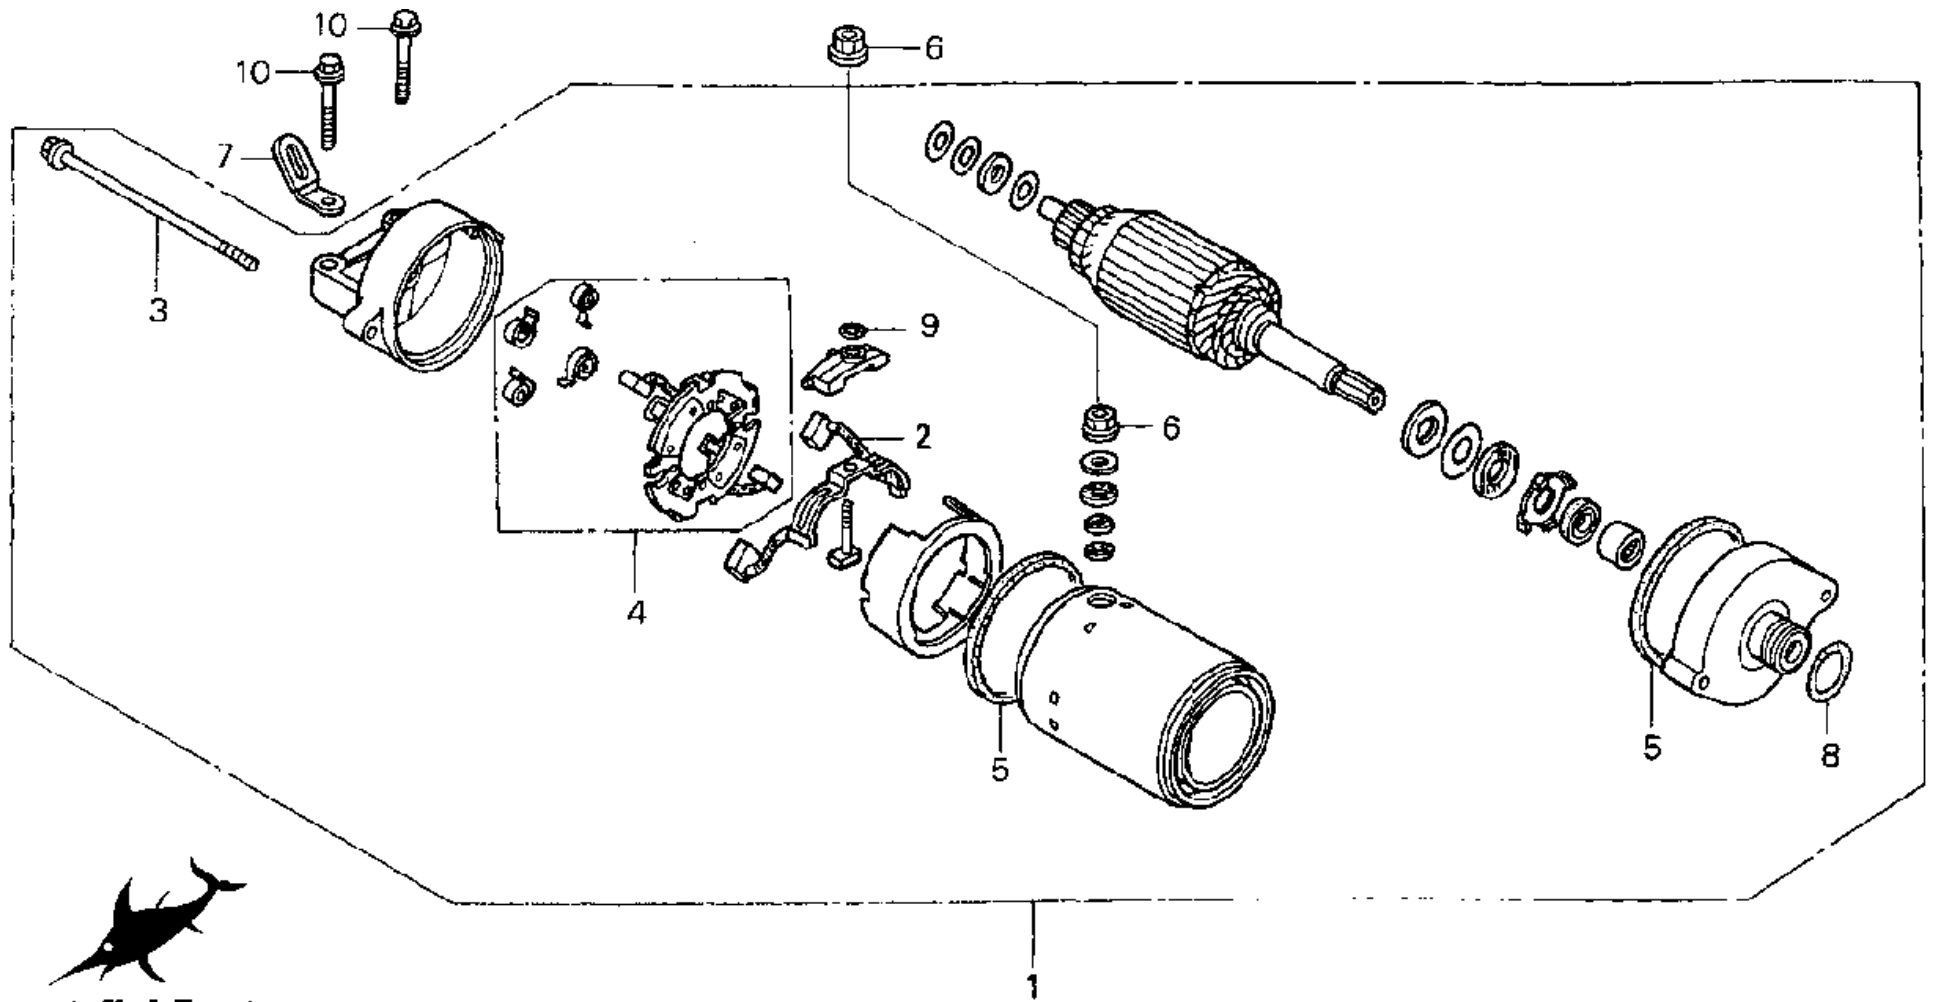

1998 HONDA CBR900RR

STARTER MOTOR

CLICK BELOW FOR MORE INFO

No.	Part No.	Description
1	31200-MV9-671	MOTOR ASSY., STARTER
2	31201-MR6-008	TERMINAL SET, BRUSH
3	31205-MV9-671	BOLT, SETTING
4	31206-MR6-008	HOLDER SET, BRUSH
5	31207-KS5-901	RING
6	90071-MB0-000	NUT-WASHER (6MM)
7	90601-KJ9-000	CLIP (4X50)
8	91312-MG7-003	O-RING (24.4X3.1)
9	91320-MB0-000	O-RING
10	95701-06028-00	BOLT, FLANGE (6X28)