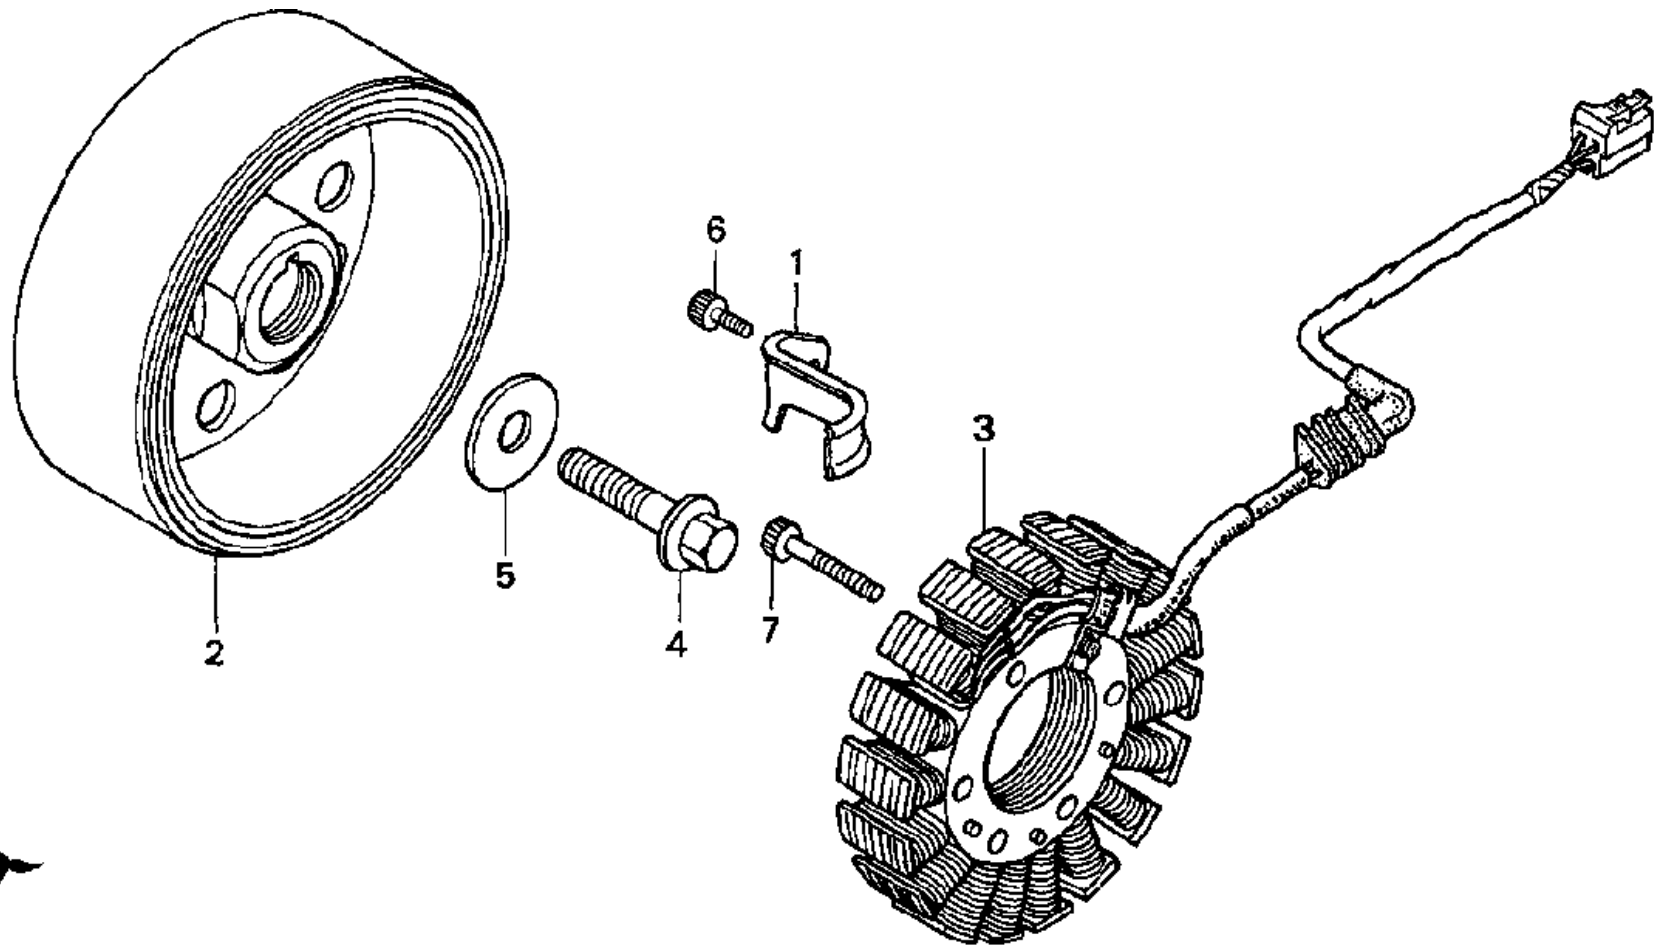

partsfishFront

1998 HONDA CBR900RR
ALTERNATOR COVER

CLICK BELOW FOR MORE INFO

No.	Part No.	Description
1	11321-MAS-000	COVER, ALTERNATOR
2	11392-MV9-670	GASKET
3	90005-GHB-680	BOLT, FLANGE (6X28)
4	94301-10160	PIN, DOWEL (10X16)