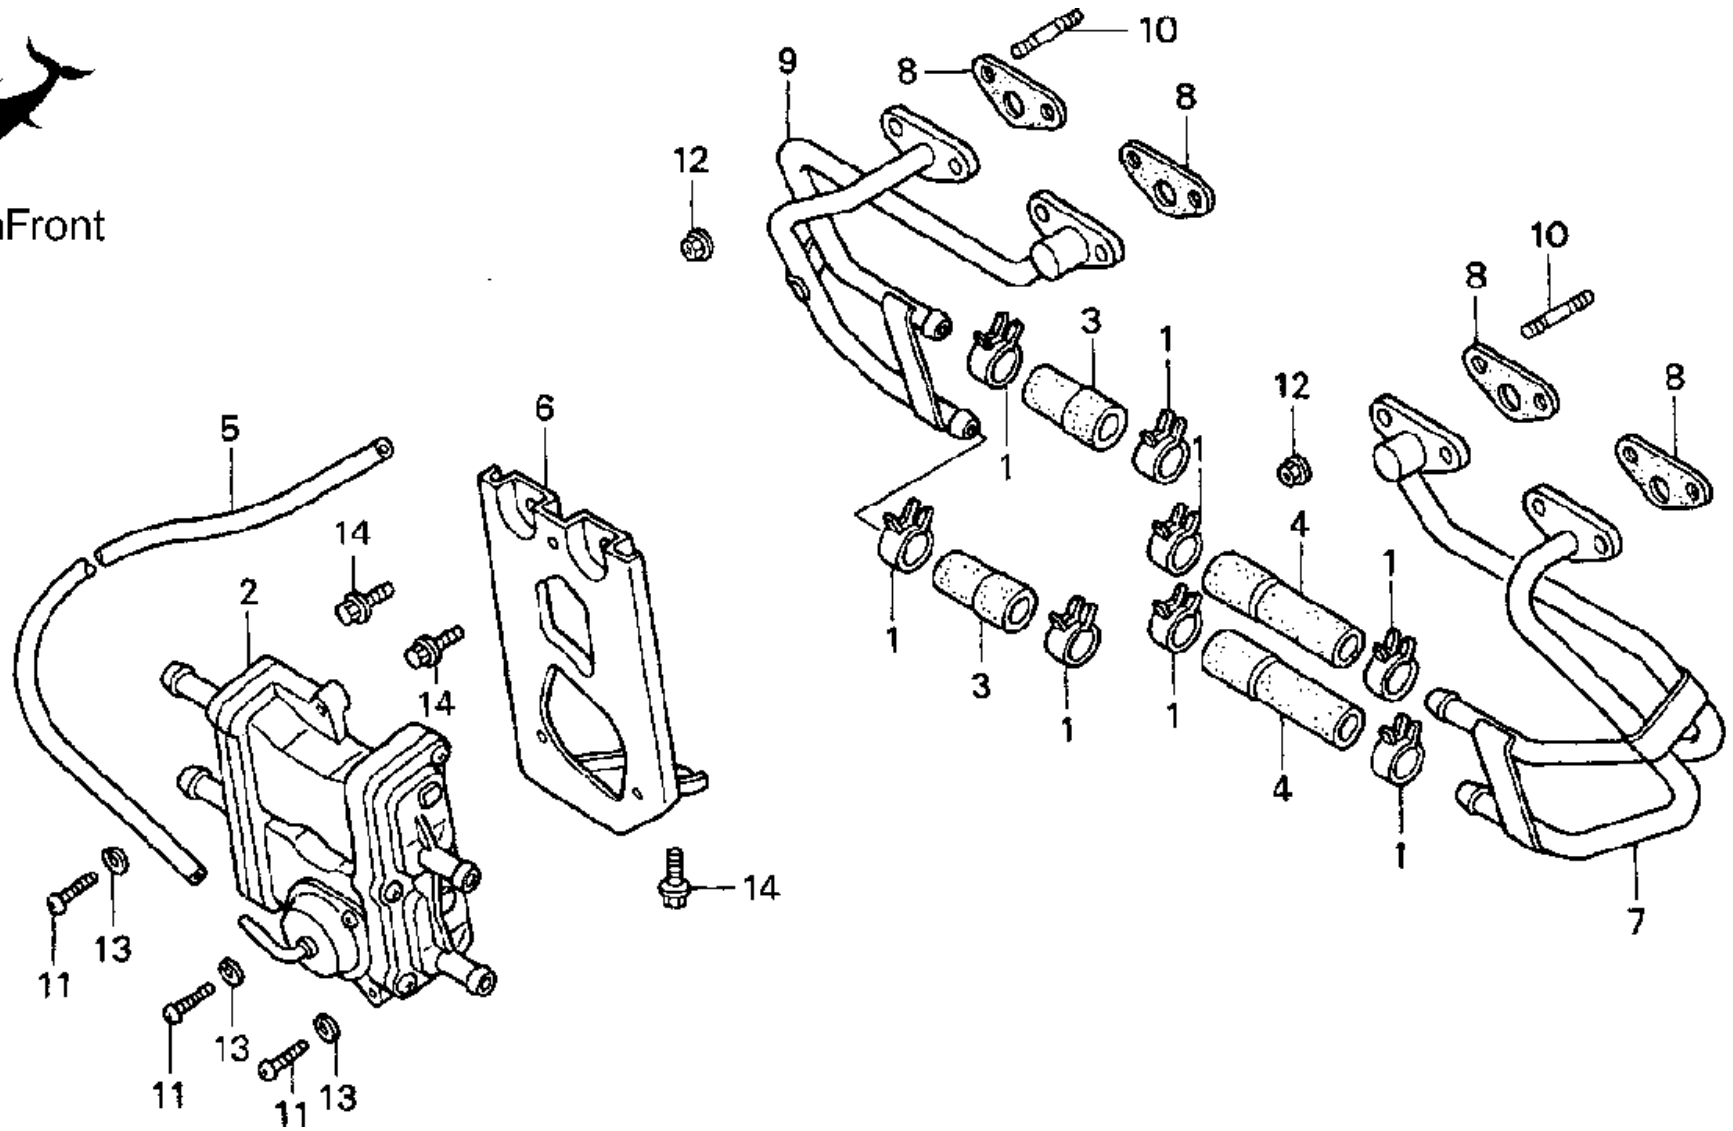

1998 HONDA 900RR

PARTS INFO & DRAWINGS

1998 HONDA CBR900RR

AIR CLEANER

CLICK BELOW FOR MORE INFO

No.	Part No.	Description
1	17210-MW0-000	ELEMENT, AIR CLEANER
2	17221-MW0-750	HOUSING, AIR CLEANER
3	17222-MW0-300	SEAL, A/CLNR HSG
4	17231-MW0-000	COVER, A/CLNR HSG
5	17235-MW0-000	DUCT, A/CLNR (INNER)
6	17251-KT8-000	CASE, SUB A/CLNR
7	17251-MW0-000	DUCT
8	17253-MW0-300	TUBE
9	17254-KAZ-000	FILTER, SUB A/CLNR
10	17255-MN1-670	BAND
11	17256-MM4-000	COVER, SUB A/CLNR
12	17369-KB4-670	CLIP, BREATHER TUBE
13	17460-MW0-750	HOSE, AIR SUCTION
14	17551-MW0-000	TUBE, BREATHER
15	80101-165-000	RUBBER, RR.
16	84706-163-670	COLLAR
17	90004-GHB-620	BOLT, FLANGE (6X14)
18	90522-028-000	WASHER
19	90646-657-000	CLIP (16MM)
20	93500-04025-0G	SCREW, PAN (4X25)
21	93891-05016-07	SCREW-WASHER (5X16)
22	93913-24220	SCREW, TAP (4X12)
23	96300-06018-00	BOLT, FLANGE (6X18)

1998 HONDA CBR900RR

AIR SUCTION VALVE

CLICK BELOW FOR MORE INFO

No.	Part No.	Description
1	16968-MC7-000	CLIP B, FUEL HOSE
2	18600-MW0-751	VALVE, AIR SUCTION
3	18614-MW0-750	TUBE, AIR PIPE
4	18616-MT3-730	HOSE
5	18617-MW0-750	TUBE, CONTROL
6	18625-MW0-750	BRACKET COMP.
7	18640-MAS-L00	PIPE COMP., L. AIR
8	18647-MW0-750	GASKET
9	18650-MAS-L00	PIPE COMP., R. AIR
10	90033-MV9-770	BOLT, STUD (6X18)
11	93500-05018-0A	SCREW, PAN (5X18)
12	94050-06020	NUT, FLANGE (6MM)
13	94111-05000	WASHER, SPRING (5MM)
14	95701-06014-00	BOLT, FLANGE (6X14)

partsfishFront

1998 HONDA CBR900RR
ALTERNATOR COVER

CLICK BELOW FOR MORE INFO

No.	Part No.	Description
1	11321-MAS-000	COVER, ALTERNATOR
2	11392-MV9-670	GASKET
3	90005-GHB-680	BOLT, FLANGE (6X28)
4	94301-10160	PIN, DOWEL (10X16)