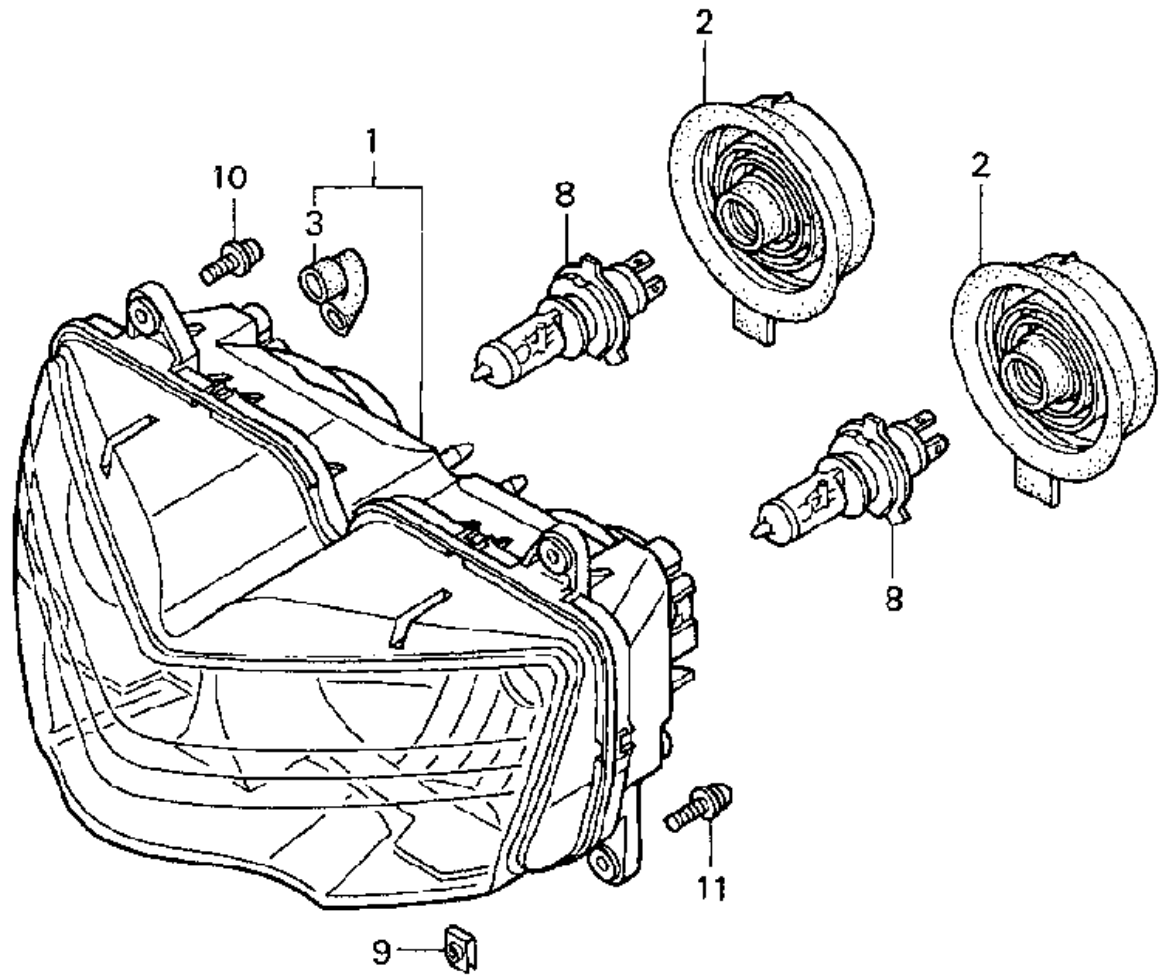

1998 HONDA CBR900RR

HEADLIGHT

CLICK BELOW FOR MORE INFO

No.	Part No.	Description
1	33102-MAS-U01	UNIT, HEADLIGHT
2	33112-MM5-601	COVER, RUBBER
3	33113-MAT-611	PIPE, CLIP
4	33180-MAS-G01	LIGHT, POSITION
5	33181-GBL-711	LENS, POSITION LIGHT
6	33181-MBB-000	RUBBER
7	33301-SA0-741	BULB (12V5W)
8	34901-MS2-671	BULB (12V 45/45W)
9	61306-167-000	NUT
10	93894-05018-07	SCREW-WASHER (5X18)
11	93894-05025-07	SCREW-WASHER (5X25)
12	93901-24310	SCREW, TAP (4X12)
13	93903-24110	SCREW, TAPPING (4X8)
14	94103-04800	WASHER, PLAIN (4MM)