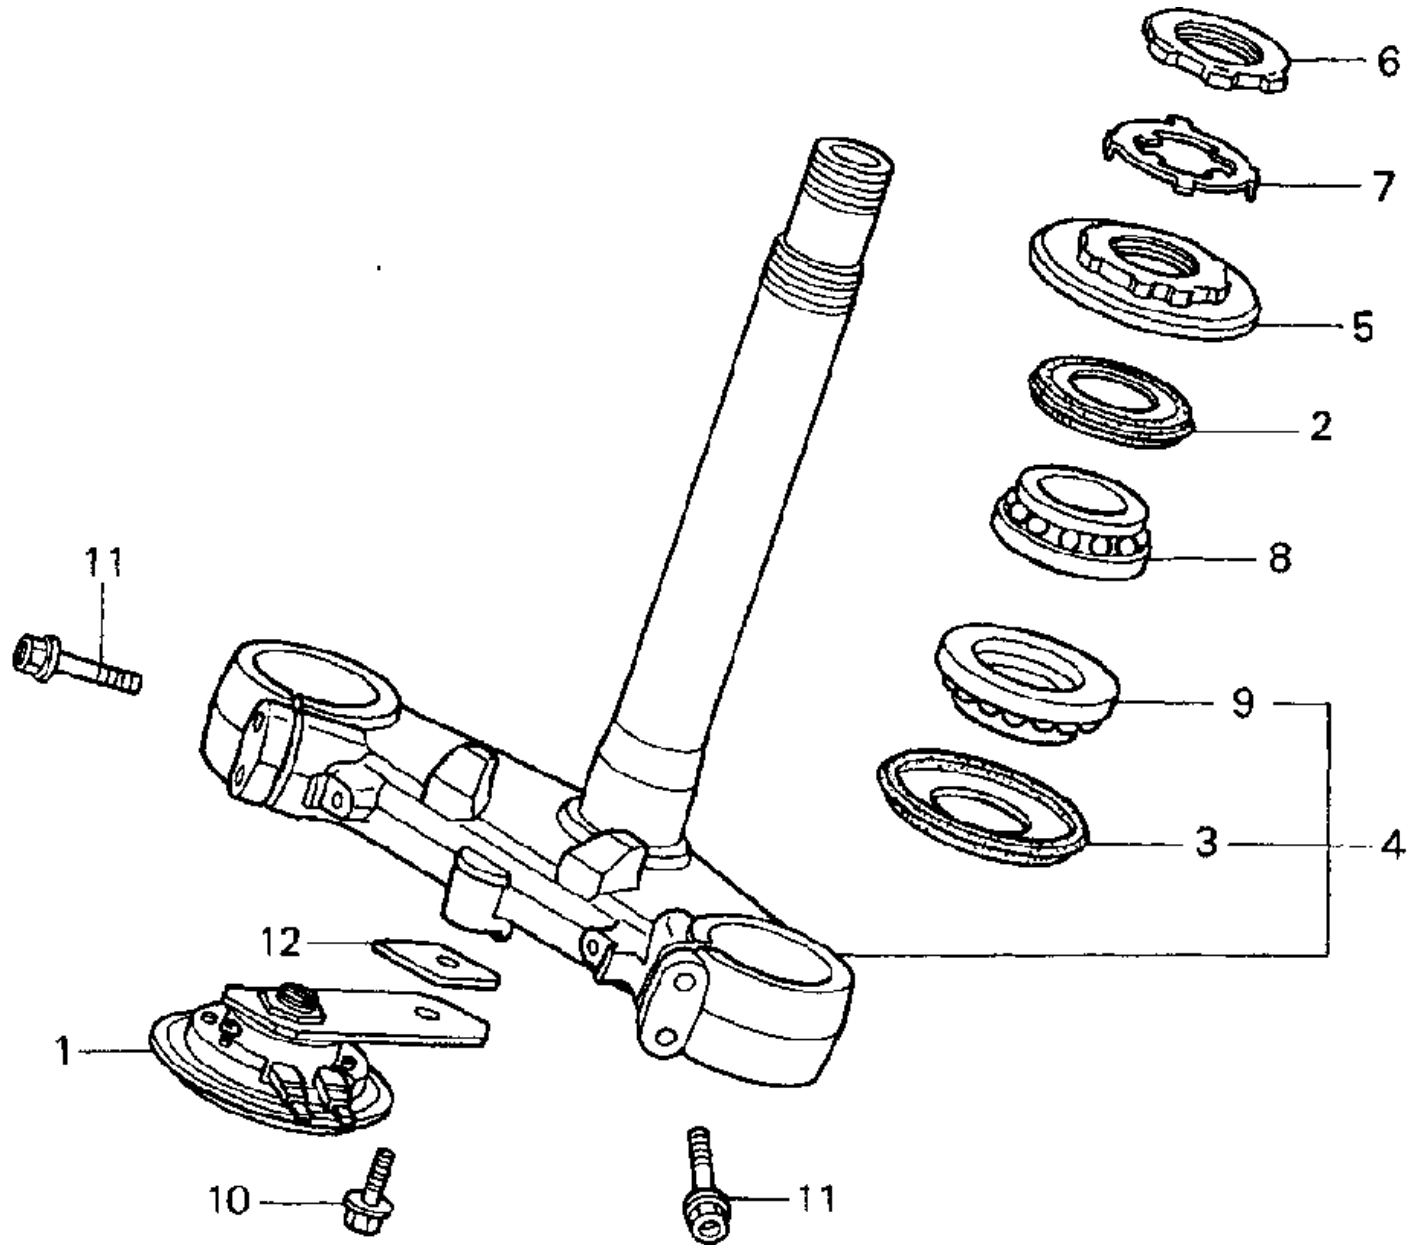

1998 HONDA CBR900RR

STEERING STEM

CLICK BELOW FOR MORE INFO

No.	Part No.	Description
1	38110-MAS-E00	HORN COMP. (HIGH)
2	53214-KA4-701	DUST SEAL
3	53214-371-010	DUST SEAL
4	53219-MAS-E00	STEM SUB-ASSY.
5	53220-MW0-000	THREAD COMP.
6	90302-425-830	THREAD
7	90506-425-830	WASHER, LOCK
8	91015-KT8-005	BEARING, HEAD PIPE
9	91016-KT8-005	BEARING, HEAD PIPE
10	96300-08012-00	BOLT, FLANGE (8X12)
11	96400-08035-00	BOLT, FLANGE (8X35)
12	38111-MAS-E00	WASHER, HORN